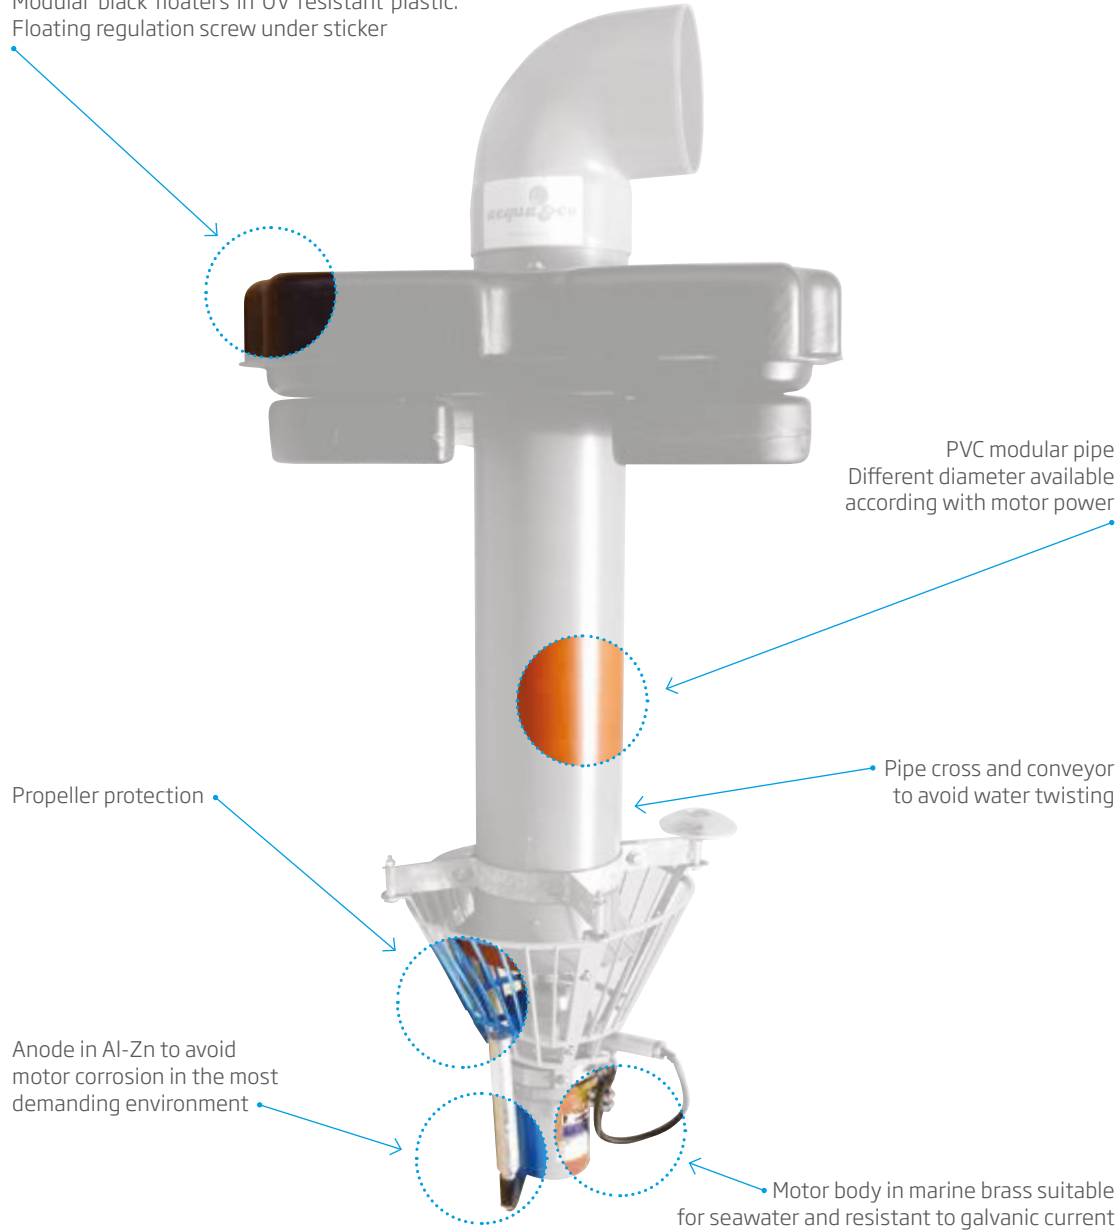

# ELEWATER

**ELEWATER** is a high flow and low-head water lift. With minimum energy consumption, this lift can circulate a very large volume of water. Its circulation effect combined with its aeration and degassing action make **ELEWATER** very useful in lakes and ponds where the need exists to transfer water from deeper layers to the surface in order to mix and oxygenate it at the same time. This system helps renovate and de-stratify water, which results in the concentration of nutrients being more evenly spread throughout the water column.

## PLUS

- › Ideal to enhance the recirculation water flow in RAS (Recirculating Aquaculture System) and to minimize energy consumption
- › Very versatile and easy to move, where required, and in cases when water needs to be transferred from one tank to another or from one basin to another
- › Floating or static support (fixed on the tank/basin bottom) available
- › Motor depth up to 10 meters

### FLOATING INSTALLATION

Light weight and easy to install, for standard aquaculture applications.

### STATIC INSTALLATION

Fixed solution for standin applications. Suitable for deep tank application.

Customized solutions on request

Modular black floaters in UV resistant plastic.  
Floating regulation screw under sticker