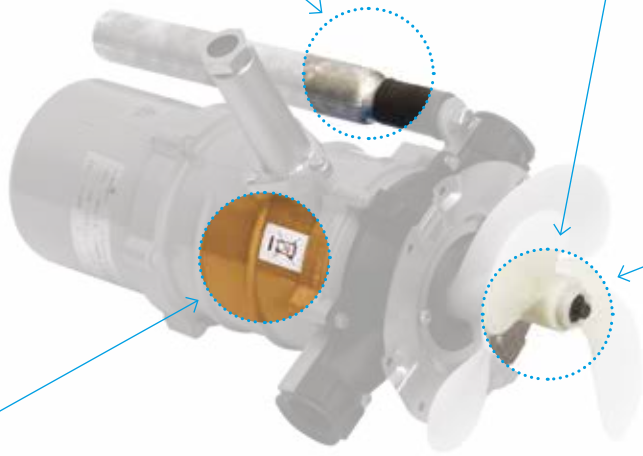

Anode in Al-Zn to avoid motor corrosion in the most demanding environment

Propeller in light weight reinforced plastic, high mixing action from 600 to 1200m³/h

Fast speed motor FS available with double RPM for extended mixing effect

Motor body in marine brass suitable for seawater and resistant to galvanic currents