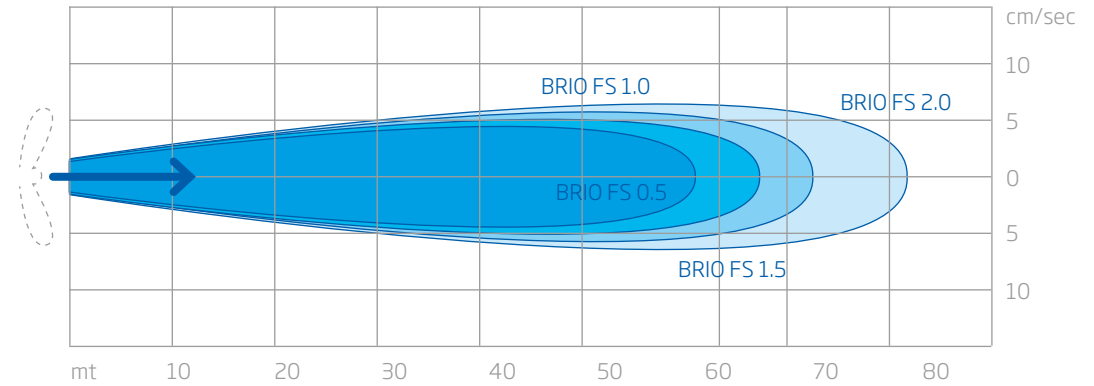

Anode in Al-Zn to avoid motor corrosion in the most demanding environment

Propeller in light weight reinforced plastic, high mixing action from 600 to 1200m³/h

Fast speed motor FS available with double RPM for extended mixing effect

Motor body in marine brass suitable for seawater and resistant to galvanic currents