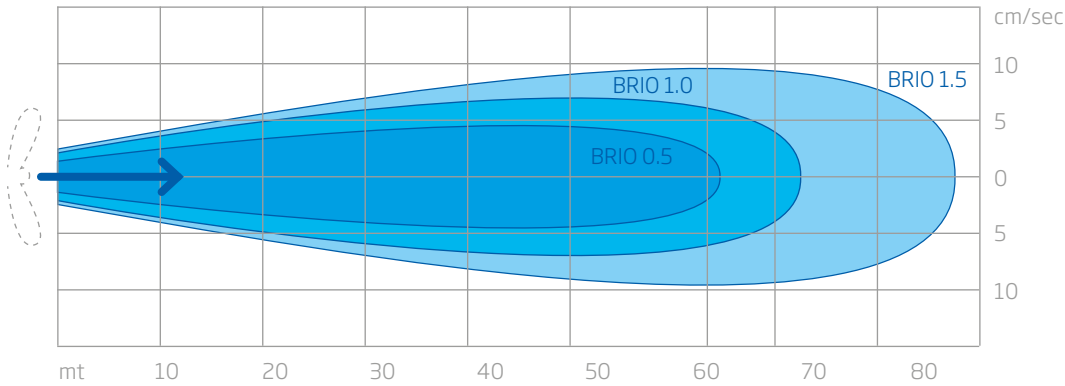

Anode in Al-Zn to avoid motor corrosion in the most demanding environment

Propeller in light weight reinforced plastic, high mixing action from 600 to 1200m³/h

Fast speed motor FS available with double RPM for extended mixing effect

Motor body in marine brass suitable for seawater and resistant to galvanic currents